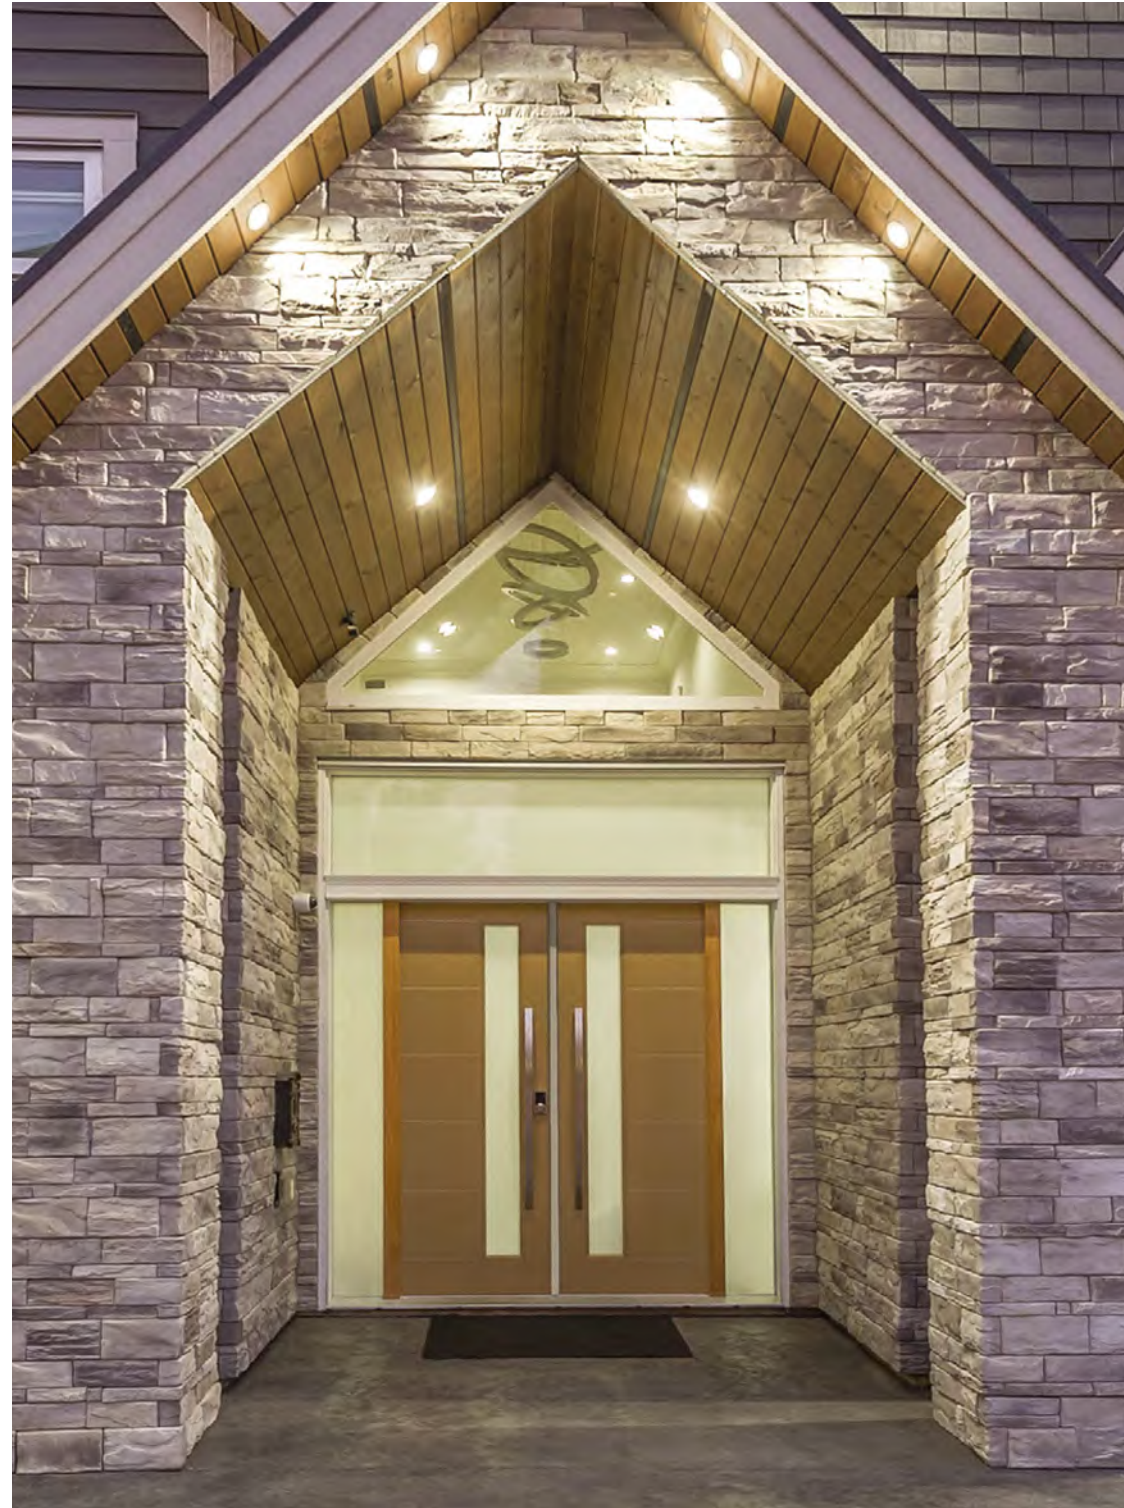

Charbon

Cappuccino

Kenya  
Moorecrest

Kenya

**A** 2" X variable X 8", 12", 20"  
51mm X variable X 203mm,  
305mm, 508mm

**B** 4" X variable X 8", 12", 20"  
102mm X variable X 203mm,  
305mm, 508mm

**C** 6" X variable X 8", 12", 20"  
152mm X variable X 203mm,  
305mm, 508mm