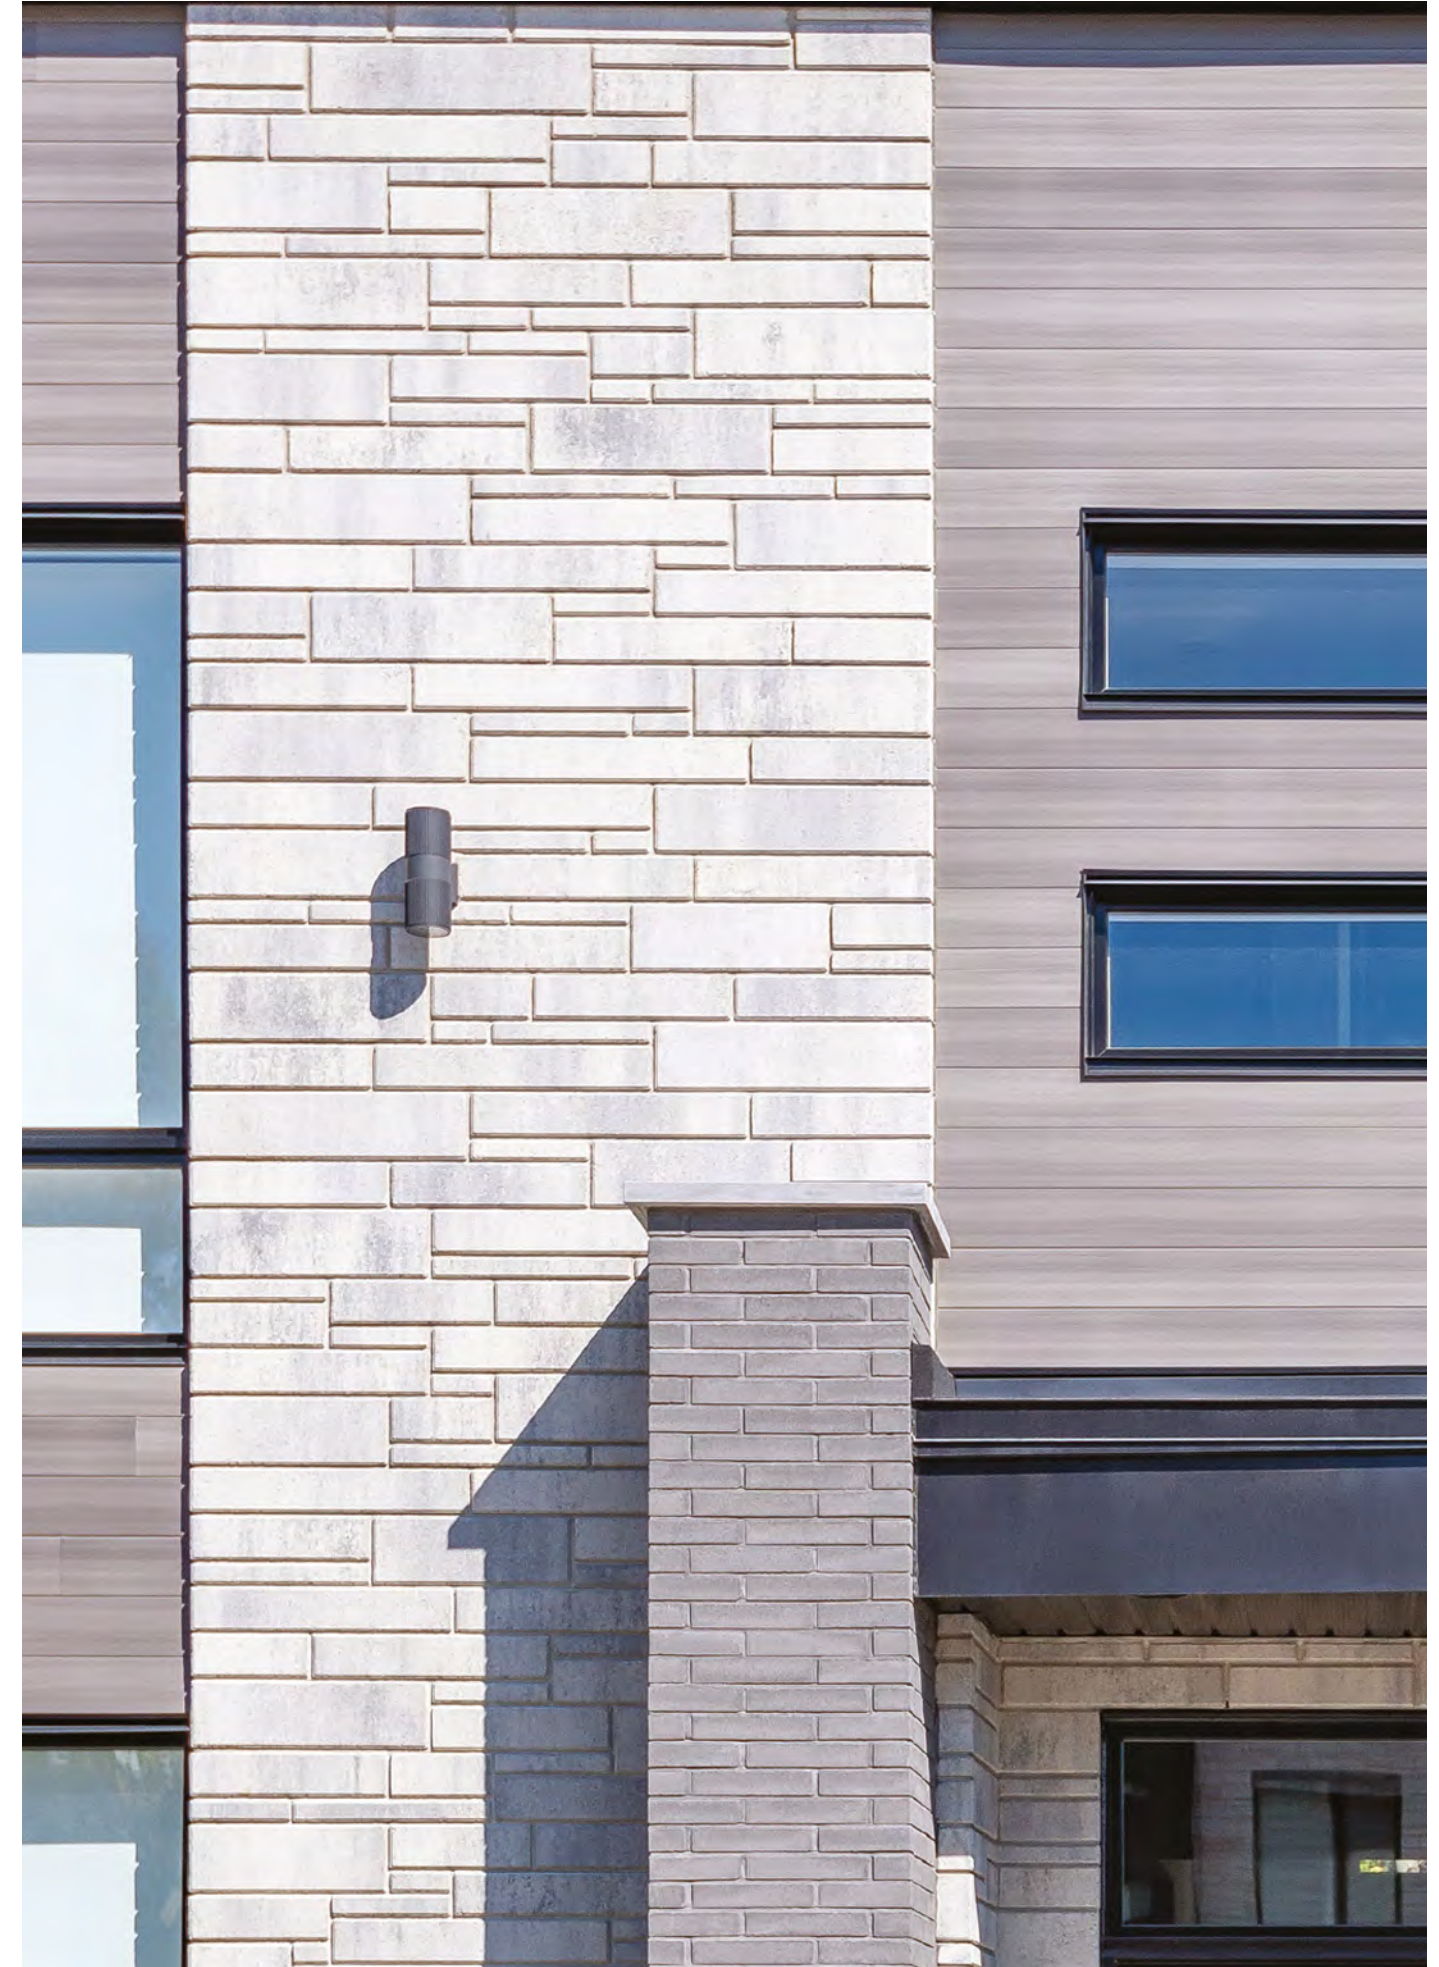

Oxford

8 rangs

12.4 pi² par rang

99.2 pi² par palette

3998 lbs

Oxford
Charbon cendré

A 1 15/16" x 3 9/16" x 11 11/16"
50mm x 90mm x 297m

B 4 5/16" x 3 9/16" x variable
110mm x 90mm x variable

C 6 11/16" x 3 9/16" x variable
170mm x 90mm x variable