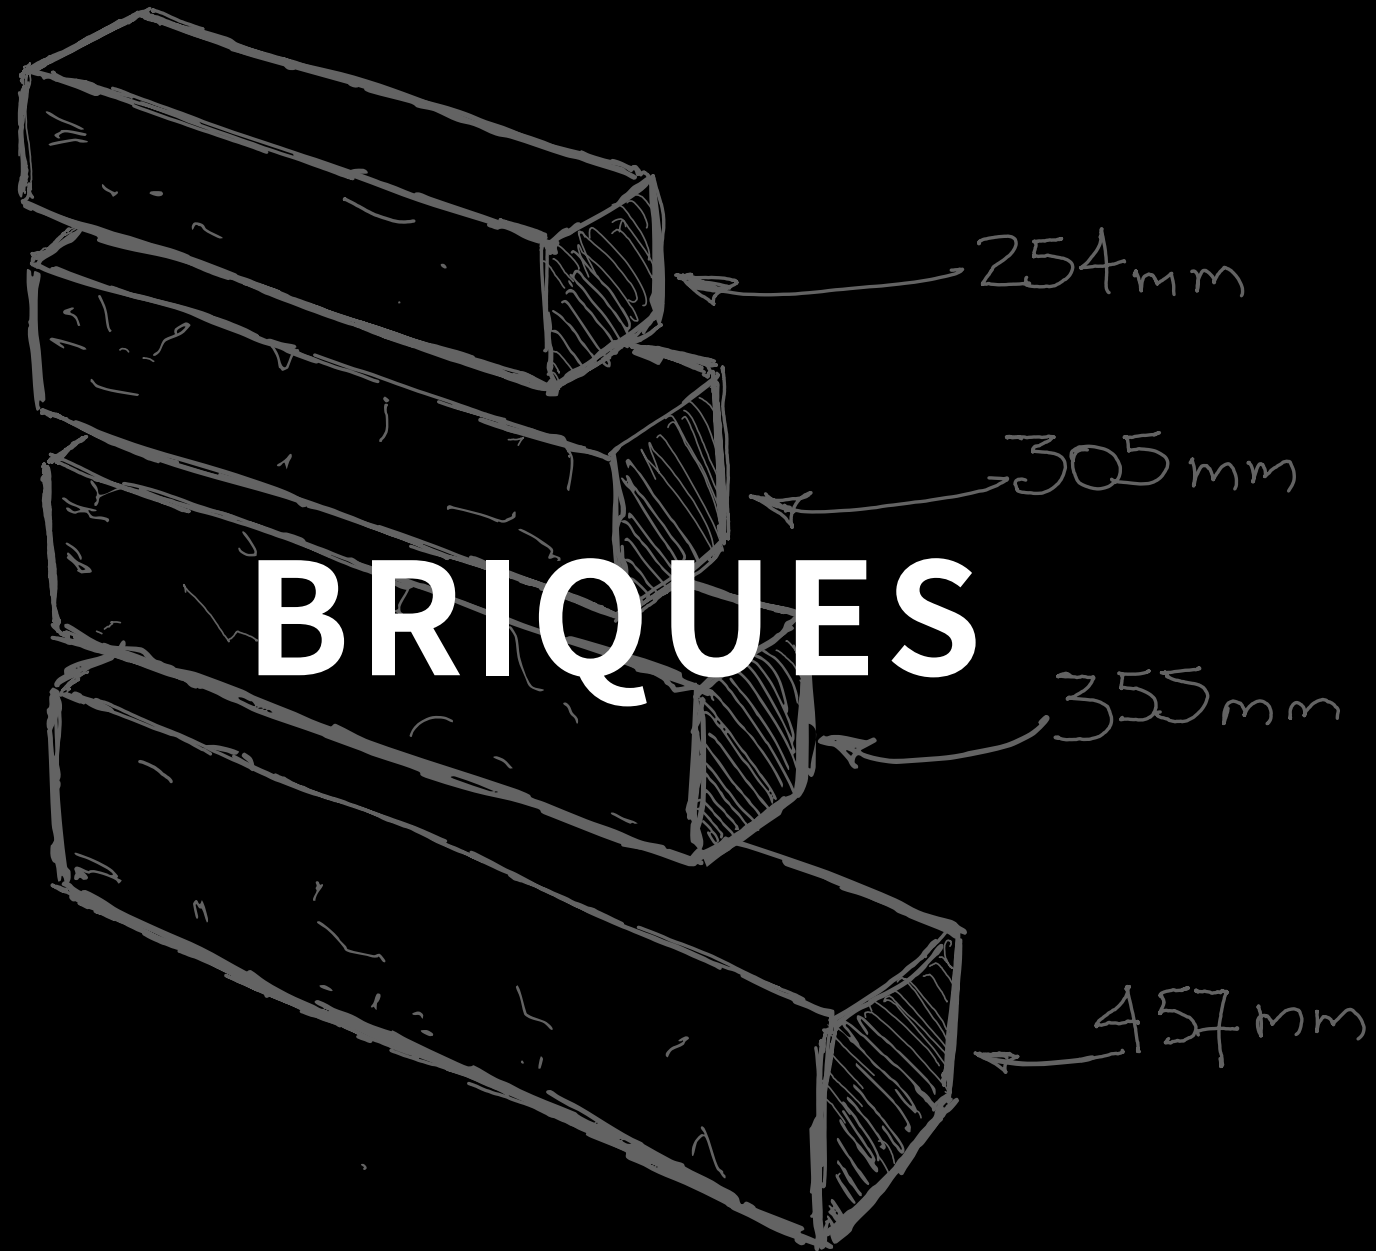

**C** 6 11/16" x 3 9/16" x variable  
170mm x 90mm x variable

Oxford  
Brume